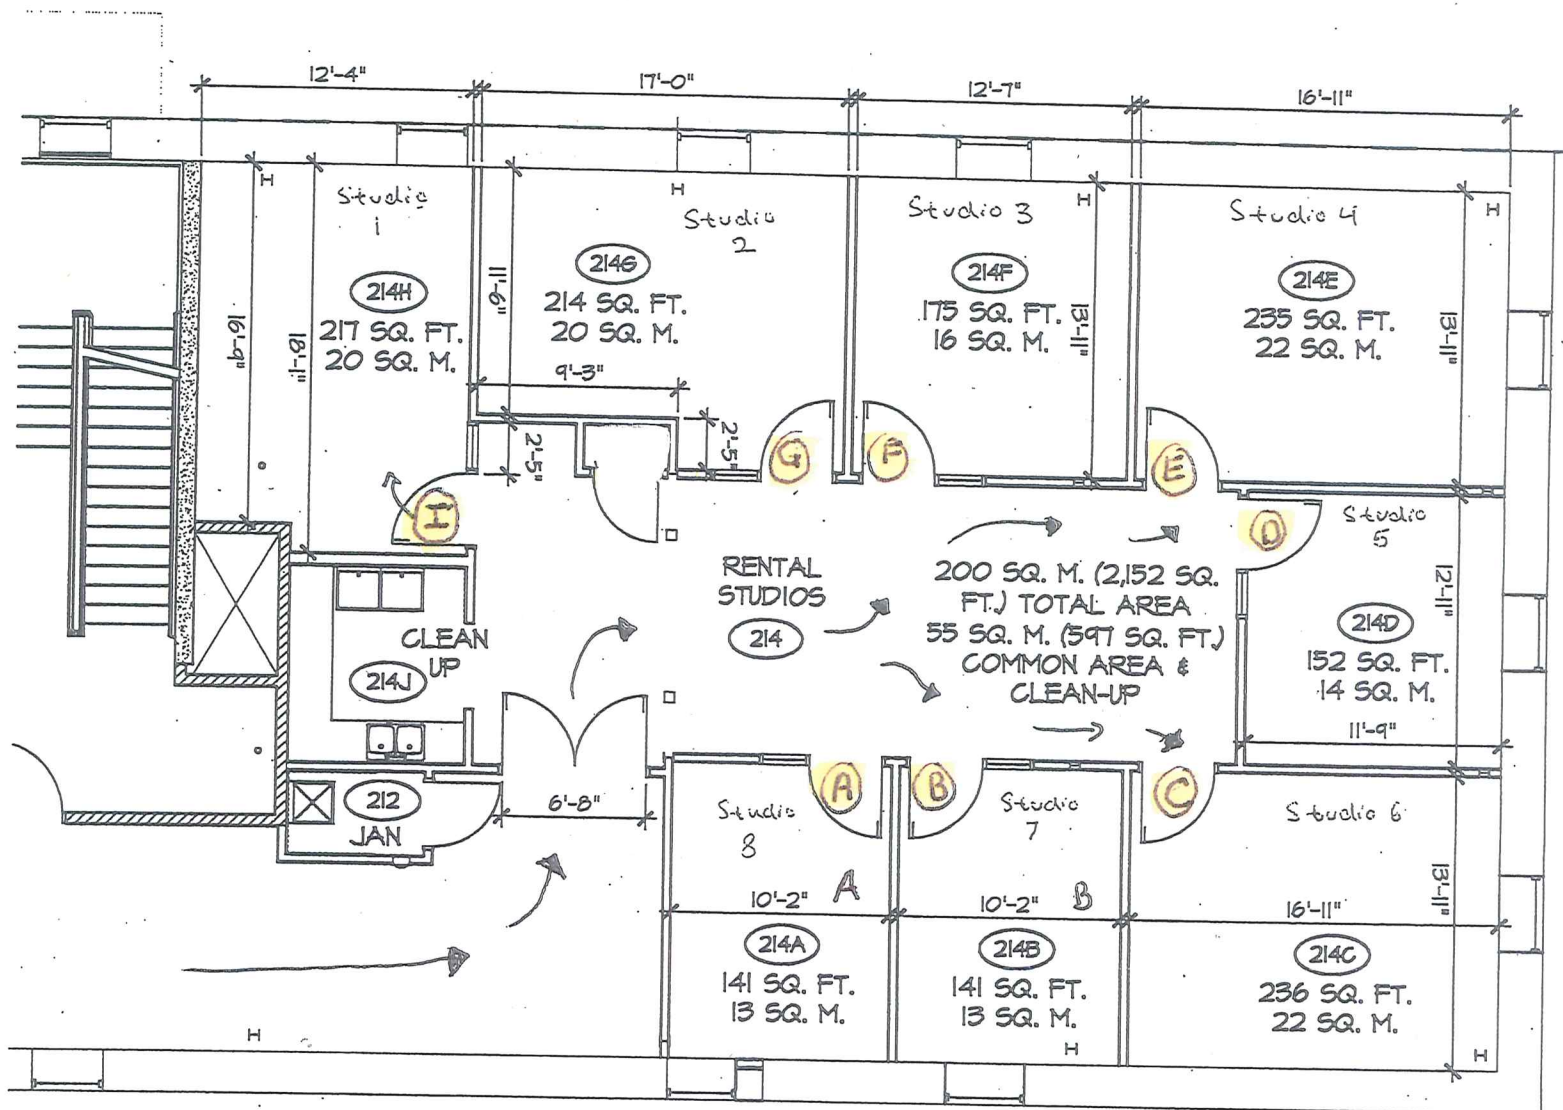

LOCATION 370 KING STREET WEST
KINGSTON, ONTARIO
CLIENT CITY OF KINGSTON

DRAWING
RENTAL STUDIOS

SCALE 0 M 2 2 3 4
1:100
DATE SEP 22, 2011 | **REVISED** NOV 29

DWG. No.
11