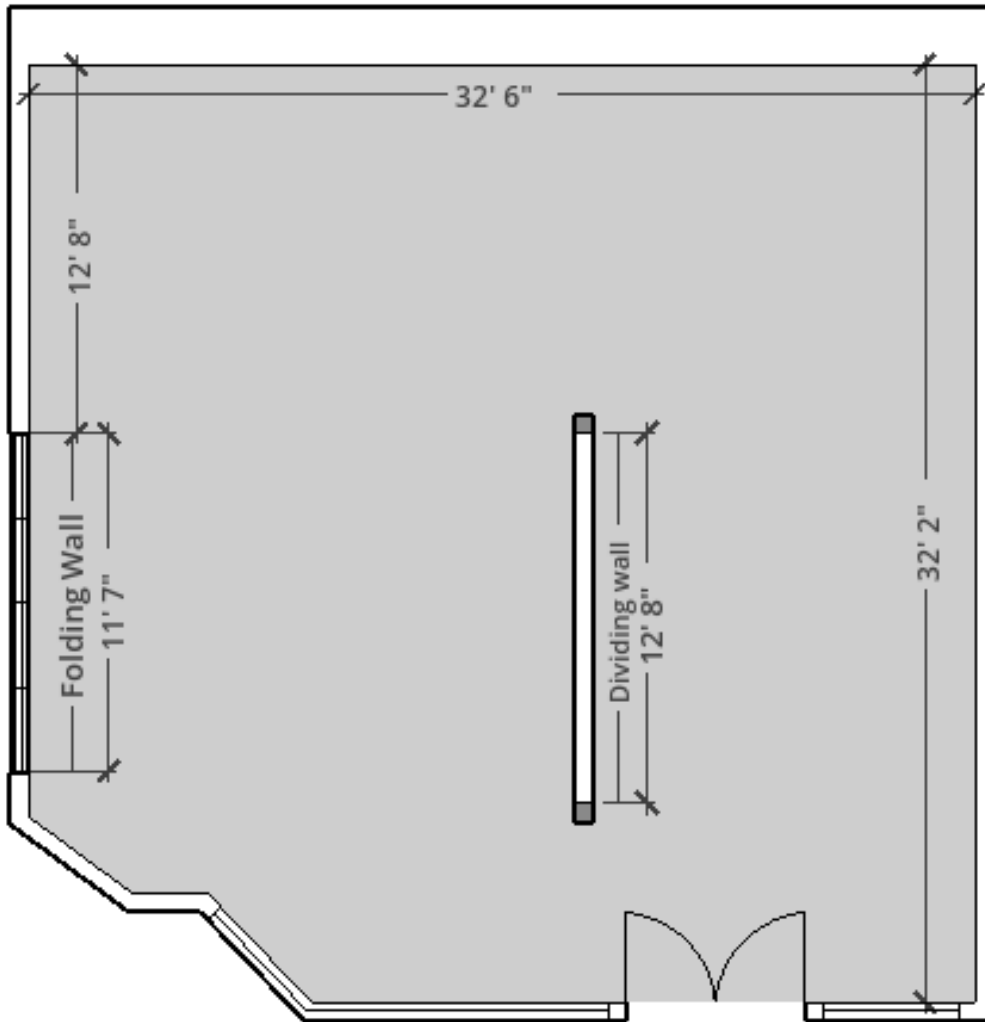

Tett Gallery Floor Plan.

-  6 ft. resin table (two available)
-  4 ft. resin table (one available)
-  Black resin folding chair (two available)
-  Low white wood plinth (8.5in x 22in x 24in, four available)
-  4 ft. x 1 ft. sq. plinth (six available)
-  3 ft. x 1 ft. sq. plinth (three available)
-  2 ft. x 1 ft. sq. plinth (one available)